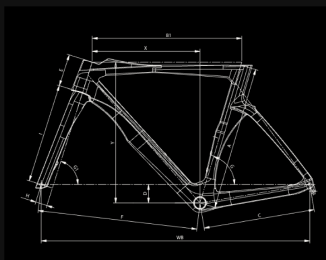

FRAME KIT XS006

OLTRE PRO

RIDING STYLE

DESIGNED FOR

The Oltre Pro is engineered for exigent riders who always strive to be out in front.

RIDING CONDITIONS

Riding on paved roads.

COURSE/TERRAIN

ROAD

MIXED

TRAIL

CITY

ACTIVITY

RACE

TRAINING

DAILY USE

TECH SPECS

FRAMESET

RAHMEN

GADEL

Full Carbon aero w/Bianchi System, brakes, integrated head 1 1/4", flat mount caliper, thru axle 12x100mm, compatible with 700x30 tire

HEADSET

Fao No. 54 - MR137 - ACB 1-1/4" diam.46.9 x diam.37x7 Fao TH970R - MR082R - SL Alloy ACB 1-1/4" diam.46.8 x diam.34x7

COCKPIT

VORBAU

LENKER

included in the stem

Based on component availability, Bianchi reserves the right to make changes on specifications without notice.

GEOMETRY

SIZE	A	B1	C	D	E	F	G	G1	H	I	X	Y	WB
470	460	515	410	58	83	579	74.5°	70.5°	43	368	385	470	982
500	480	525	410	58	88	581	74.5°	71.5°	43	368	392	478	983
530	510	536	410	68	103	582	74°	72°	43	368	393	504	984
550	530	550	410	68	118	588	73.5°	72.5°	43	368	397	520	988
570	550	560	412	68	133	593	73.5°	73°	43	368	402	536	996
590	570	575	412	68	153	603	73°	73°	43	368	406	555	1005

COLLECTION

OLTRE PRO