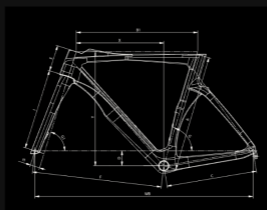

DURACE Di2 12SP COMPACT DISC BRAKE Y5897

OLTRE PRO

RIDING STYLE

DESIGNED FOR

The Oltre Pro is engineered for exigent riders who always strive to be out in front.

RIDING CONDITIONS

Riding on paved roads.

COURSE/TERRAIN

ROAD

MIXED

TRAIL

CITY

ACTIVITY

RACE

TRAINING

DAILY USE

TECH SPECS

FRAMESET

RAHMEN

Oltre PRO carbon w/Bianchi CV System aero shape, electronic drivetrain only, headset 1-1/4"-1-1/4", BB-PressFit 88,5x43mm, integrated seat clamp, for flat mount caliper, internal cable routing for disc brakes, thru axle 12x142mm

GABEL

Full Carbon aero w/Bianchi CV System, Disc brakes, integrated head 1-1/4", flat mount caliper, thru axle 12x100mm

HEADSET

Fao No. 54 - MR107 - ACR 1-1/4" diam 46.9x diam. 37x7 Fao TH070R - MR002R - SL Alloy ACR 1-1/4" diam 46.9x diam. 34x7

DRIVETRAIN

SCHALTHEBEL

Shimano Duraace Di2 12sp hydraulic disc brake

SCHALTWERK

Shimano Duraace Di2 12sp, RD-R9250, top normal shadow design, direct attachment, 34T Max Low Sprocket

UMWERFER

Shimano Duraace Di2 12sp, FD-R9250, DURA-ACE Di2, brazed-on type, top gear 48-55T, for rear 12-speed

KURBELGARNITUR

BB

Shimano SM-BB92-41B, press fit type for road, right & left adapter, bearing, inner cover

KETTE

Shimano Duraace 12sp, CN-M8100

BRAKES

BREMSEN

Shimano BR-R9270 Hydraulic disc brake included in the shifter

BREMSSCHEIBE

Shimano RT-MT900 center lock type w/loc Tech, 160mm

WHEELS

FELDEN

Reparato Corsa Carbon 50mm profile, 700x21c, HG body

REIFEN

Pirelli Pzero™ Race SL TLR, 28-622, 120 tpi

COCKPIT

VORBAU

Integrated Aero handlebar, material Carbon, drop 125mm, reach 80mm, Di2 compatible Ext: 90x400-47/50cm; 100x420-53cm; 110x420-55/57cm; 120x440-59/61cm

LENKER

included in the stem

GRIFFE

Velo Black soft Microfiber tapes+EVA-139 Shockproof 200*3cm

SADDLE

SATTELSTÜTZE