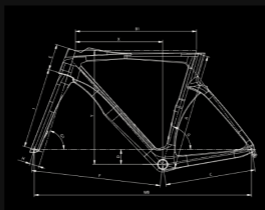

ULTEGRA Di2 12SP COMPACT DISC BRAKE

OLTRE PRO

RIDING STYLE

DESIGNED FOR

The Oltre Pro is engineered for exigent riders who always strive to be out in front.

RIDING CONDITIONS

Riding on paved roads.

COURSE/TERRAIN

ROAD MIXED TRAIL CITY

ACTIVITY

RACE TRAINING DAILY USE

TECH SPECS

FRAMESET

RAHMEN

GADEL

Full Carbon aero w/Bianchi CV System, Disc brakes, integrated head 1.1/4", flat mount caliper, thru axle 12x100mm

HEADSET

Pre No. 54 - MR137 - ACB 1-1/4" diam.48.8xdiom.37x7 Pre TH970R - MR082R - SL Alloy ACB 1-1/4" diam.48.8xdiom.34x7

DRIVETRAIN

SCHALTWERK

Shimano Ultegra Di2 12sp hydraulic disc brake

SCHALTWERK

Shimano Ultegra Di2 12sp, RD-R8150, top normal shadow design, direct attachment,34T Max Low Sprocket

UMWERFER

KURBELGARNITUR

BB

Shimano SM-BB73-418, press fit for road

KETTE

Shimano Ultegra 12sp, CN-M8100

BRAKES

BREMSEN

Shimano BR-R8170 Hydraulic disc brake included in the shifter

BREMSSCHEIBE

WHEELS

FELEN

Reparis Corsa Carbon 50mm profile, 700x21c, HG body

REIFEN

Pirelli Pzero™ Race SL TLR, 28-622, 120 tpi

COCKPIT

VORBAU

Integrated Aero handlebar, material Carbon, drop 125mm, reach 80mm, Di2 compatible Ext. 90x400-47/50cm; 100x420-53cm; 110x420-55/57cm; 120x440-59/61cm

LENKER

included in the stem

GRIFFE

Velo Black soft Microfiber tapes+EVA-139 Shockproof 200*3cm

SADDLE

SATTELSTÜTZE

Oltre Full Carbon Aero special dimension seatpost, 20mm offset, length: 280mm-47cm, 300mm-50/53cm, 350mm-55/61cm

SATTEL

Bianchi RC139 carbon

Based on component availability, Bianchi reserves the right to make changes on specifications without notice.

GEOMETRY