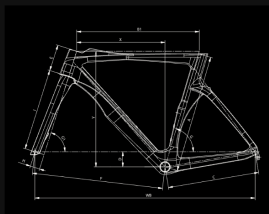

SRAM FORCE ETAP AXS DISC YBR10

OLTRE PRO

RIDING STYLE

DESIGNED FOR

The Oltre Pro is engineered for exigent riders who always strive to be out in front.

RIDING CONDITIONS

Riding on paved roads.

COURSE/TERRAIN

ROAD MIXED TRAIL CITY

ACTIVITY

RACE TRAINING DAILY USE

TECH SPECS

FRAMESET

RAHMEN

GABEL

Full Carbon zero w/Bianchi CV System, Disc brakes, integrated head 1.1/4", flat mount caliper, thru axle 12x100mm

HEADSET

Fao No. 54 - MR137 - ACS 1-1/4" diam 46.8xdiom 37x7 Fao TH97DR - MR082R - SL Alloy ACS 1-1/4" diam 46.8xdiom 34x7

DRIVETRAIN

SCHALTHEBEL

Sram Force eTap AXS D1 12sp Hydraulic Disc Brake

SCHALTWERK

Sram Force eTap AXS D1 glass 12sp

UMWERFER

Sram Force eTap AXS D1 glossy bronze an

KURBELGARNITUR

BB

Sram Press fit Road 88.5x41

KETTE

Sram Force D1 12sp

BRAKES

BREMSEN

included in the shifter

BREMSSCHEIBE

Sram Rotor santerlock poselina x Road 180mm block rounded

WHEELS

FELGEN

Reparto Corse Carbon 50mm profile, 700x21c, XDR body

REIFEN

Pirelli Pzero™ Race SL TLR, 28-622, 120 tpi

COCKPIT

VORBAU

Integrated Aero handlebar, material Carbon, drop 125mm, reach 80mm, D12 compatible Ext: 90x400-47/50cm; 100x420-53cm; 110x420-55/57cm; 120x440-59/61cm

LENKER

included in the stem

GRIFFE

Velo Black soft Microfiber tapes+EVA-139 Shockproof 200*3cm

SADDLE

SATTELSTÜTZE

Oltre Full Carbon Aero special dimension seatpost, 20mm offset, length: 280mm-47cm, 300mm-50/53cm, 350mm-55/61cm

SATTEL

Bianchi RC139 carbon

Based on component availability, Bianchi reserves the right to make changes on specifications without notice.

GEOMETRY