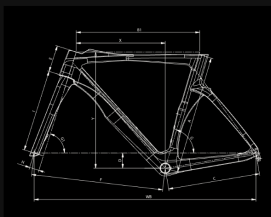

SRAM RED ETAP AXS DISC 12SP 15820

OLTRE RC

RIDING STYLE

DESIGNED FOR

Oltre RC is Bianchi's first hyperbike, an aero machine created for competition.

RIDING CONDITIONS

Riding on paved roads.

COURSE/TERRAIN

ROAD MIXED TRAIL CITY

ACTIVITY

RACE TRAINING DAILY USE

TECH SPECS

FRAMESET

FRAME

FORK

Full Carbon aero, Disc brakes, integrated head 1.1/4", flat mount calliper, thru axle 12x100mm

HEADSET

Fao No. 54 - MR137 - ACD 1-1/4" diam 48.9x diam. 37x7 Fao TH970R - MR082R - SL Alloy ACD 1-1/4" diam 48.8x diam. 34x7

DRIVETRAIN

SHIFTERS

Sram Red eTap AXS D1 12sp Hydraulic Disc Brake

REAR DERAILLEUR

Sram Red eTap AXS D1 12sp

FRONT DERAILLEUR

Sram Red eTap AXS D1

CRANKSET

Sram Red D1 12sp Power Meter Double, 48/36, Crank Length: 170mm-47/54cm, 172.5mm-55/59cm

BB

Sram Press fit Road 86,5x41

CHAIN

Sram Red D1 12sp

BRAKES

BRAKES

Included in the shifter

ROTOR

Sram Rotor centerlock centerline x Road 160mm black rounded

WHEELS

RIMS

Reperto Corse Carbon SPB 50mm profile, 700x21c, Reperto Corse Carbon SPB 65mm profile, 700x21c, XDR body

TIRE

Pirelli Pzero™ Race SL TLR, 28-622, 320 tpi - TLR, Teshwall

COCKPIT

STEM

Integrated aero handlebar, Carbon, drop 125mm, reach 80mm Ext. 90x400-47/50cm, 100x420-53cm, 110x420-55/57cm, 120x440-59/61cm

HANDLEBAR

Included in the stem

GRIPS

Velo Black soft Microfiber topox+EVA-139 Shockproof 200°3cm

SADDLE

SEATPOST

Oltre Full Carbon Aero special dimension seatpost, 20mm offset length: 280mm-47cm, 300mm-50/53cm, 350mm-55/61cm

SADDLE

Bianchi RC 139 carbon Air

Based on component availability, Bianchi reserves the right to make changes on specifications without notice.

GEOMETRY