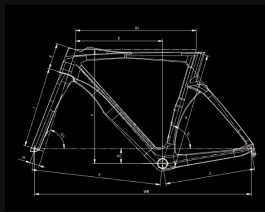

DURACE Di2 12SP COMPACT DISC BRAKE

OLTRE RC

RIDING STYLE

DESIGNED FOR

Oltre RC is Bianchi's first hyperbike, an aero machine created for competition.

RIDING CONDITIONS

Riding on paved roads.

COURSE/TERRAIN

ROAD

MIXED

TRAIL

CITY

ACTIVITY

RACE

TRAINING

DAILY USE

TECH SPECS

FRAMESET

RAHMEN

GABEL

Full Carbon aero, Disc brakes, integrated head 1.1/4", flat mount caliper, thru axle 12x100mm

HEADSET

Fao No. 54 - MR137 - ACB 1-1/4" diam 46.8x diam. 37x7 Fao TH370R - MR082R - SL Alloy ACB 1-1/4" diam 46.8x diam. 34x7

DRIVETRAIN

SCHALTWERBEL

Shimano Duraace Di2 12sp hydraulic disc

SCHALTWERK

Shimano Duraace Di2 12sp RD-R8250, DURA-ACE Di2 12sp

UMWERFER

Shimano Duraace Di2 12sp FD-R8250, DURA-ACE Di2, braze-on type, down swing, top gear 46-65T, for rear 12-speed

KURBELGARNITUR

Shimano Duraace 12sp FC-R9200-P, DURA-ACE power meter, hollowtech 2, for rear 12- speed, 52x38T, Crank Length: 170mm-47/54cm, 172.5mm-55/59cm

BB

Shimano SM-BB92-418 , press fit

KETTE

Shimano Duraace 12sp, CN-M9100

BRAKES

BREMSEN

Shimano Hydraulic disc brake, included in the shifter

BREMSSCHEIBE

Shimano RT-MT900 center lock type w/face Tech, 160mm front and rear

WHEELS

FELDEN

Reparto Corse Carbon SPB 50mm profile, 700x21c, Reparto Corse Carbon SPB 65mm profile, 700x21c, HD body

REIFEN

Pirelli Pzero™ Race SL TLR , 28-622, 120 tpi

COCKPIT

VORBAU

Integrated Aero handlebar, material Carbon, drop 125mm, reach 80mm, Di2 compatible Ext: 90x400-47/50cm; 100x420-53cm; 110x420-55/57cm; 120x440-59/61cm

LENKER

Included in the stem

GRIFFE

Velo Black soft Microfiber tapes+EVA-139 Shockproof 200*3cm

SADDLE

SATTELSTÜTZE

Oltre Full Carbon Aero special dimension seatpost, 20mm offset, length: 280mm-47cm, 300mm-50/53cm, 350mm-55/61cm

SATTEL

Bianchi RC139 carbon air