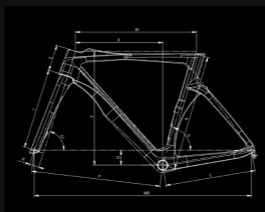

SUPER RECORD EPS 12SP COMPACT DISC
BRAKE

OLTRE RC

RIDING STYLE

DESIGNED FOR

Oltre RC is Bianchi's first hyperbike, an aero machine created for competition.

RIDING CONDITIONS

Riding on paved roads.

COURSE/TERRAIN

ROAD MIXED TRAIL CITY

ACTIVITY

RACE TRAINING DAILY USE

TECH SPECS

FRAMESET

RAHMEN

GADEL

Full Carbon aero, Disc brakes, integrated head 1 1/4", flat mount calliper, thru axle 12x100mm

HEADSET

Fax No. 84 - MR137 - ACB 1 1/4" diam. 48.8x41mm 37x7 Fax TH07DR - MR082R - SL Alloy ACB 1 1/4" diam. 48.8x41mm

DRIVETRAIN

SCHALTHEBEL

Compagnolo Super Record EPS 12sp

SCHALTWERK

Compagnolo Super Record EPS 12sp

UMWERFER

Compagnolo Super Record EPS 12sp

KURBELGARNITUR

Compagnolo Super Record ultra-torque CT Ti Carbon 12sp, 38-52T w/Stages Powermeter left crank, Crank Length: 170mm-175/54cm, 172.5mm-55/59cm

BB

Compagnolo Ultra Torque 08-Fit integrated cups 86,5x41

KETTE

Compagnolo Super Record 12sp

BRAKES

BREMSEN

Included in the shifter

BREMSSCHEIBE

Compagnolo 03 AFS 160mm rotor

WHEELS

FELGEN

Reporte Corse Carbon SPB 50mm profile, 700x21c, Reporte Corse Carbon SPB 65mm profile, 700x21c, NSW body + adapt. AC21-NSW

REIFEN

Pirelli Pzero™ Race SL TLR, 28-622, 120 tpi

COCKPIT

VORBAU

Integrated Aero handlebar, material Carbon, drop 126mm, reach 80mm, Di2 compatible Ext. 90x400-47/50cm; 100x420-53cm; 110x420-55/57cm; 120x440-59/61cm

LENKER

Included in the stem

GRIFFE

Velo Block soft Microfiber tapes+EVA-139 Shockproof 200*9cm

SADDLE

BATTELSTÜTZE

Oltre Full Carbon Aero special dimension seatpost, 20mm offset, length: 280mm-47cm, 300mm-50/53cm, 350mm-55/61cm

SATTEL

Bianchi RC139 carbon air

Based on component availability, Bianchi reserves the right to make changes on specifications without notice.

GEOMETRY