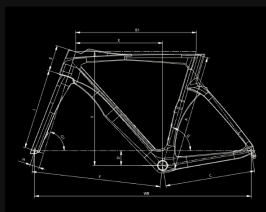

ULTEGRA Di2 12SP COMPACT DISC BRAKE

OLTRE

RIDING STYLE

DESIGNED FOR

Oltre Zero is designed for expert riders with the need for speed and the simplicity of the open road.

RIDING CONDITIONS

Riding on paved roads.

COURSE/TERRAIN

ROAD MIXED TRAIL CITY

ACTIVITY

RACE TRAINING DAILY USE

TECH SPECS

FRAMESET

RAHMEN

Oltre , carbon, disc brakes, electronic and mechanical shifting compatible, internal cable routing 1.5-1.5 headset, BB-PressFit 68.5x41, flat mount brakes, thru axle 12x142mm sizes 47-50-53-55-57-59cm

GADEL

Full Carbon aero, disc brakes integrated head

HEADSET

Fox ACR 1.5" 51.8x40x8

DRIVETRAIN

SCHALTHEBEL

Shimano Ultegra Di2 hydraulic disc brake for road

SCHALTWERK

UMWERFER

Shimano Ultegra Di2 12sp, FD-R0150, brazed-on type, down swing, top gear 50-54T

KURBELGARNITUR

Shimano Ultegra 12sp, FC-R0100, Ultegra hollowtech 2, for rear 12- speed, 170-172mm, 50x34T w/o BB parts, Crank Length: 170mm-47/54cm, 172.5mm-55/59cm

BB

KETTE

Shimano Ultegra 12sp

BRAKES

BREMSEN

Shimano BR-R0170 Hydraulic disc brake included in the shifter

BREMSSCHEIBE

Shimano center lock type w/ice Tech, 160mm front rear, with lock ring

WHEELS

FELDEN

Velomann Carbon 55mm profile, 700x21c, HG body

REIFEN

Pirelli P7, 700 x 28c, 60TPI, Nylon breaker, Folding

COCKPIT

VORBAU

Velomann Aero stem, material alloy, Oversize, 1.1/8", size: 90-47/50cm, 100-53cm, 110-55/57cm, 120mm-59cm, w/Oltre custom top cap stem cover w/magnet

LENKER

GRIFFE

SADDLE

SATTELSTÜTZE

Velomann Oltre Full Carbon Aero special dimension, 20mm offset, length: 280mm-47cm, 300mm-50/53cm, 350mm-55/59cm

SATTEL

Velomann Mittos saddle

Based on component availability, Bianchi reserves the right to make changes on specifications without notice.

GEOMETRY