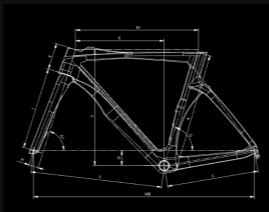

RIVAL ETAP AXS DISC 12SP Y5826

OLTRE

RIDING STYLE

DESIGNED FOR

Oltre Zero is designed for expert riders with the need for speed and the simplicity of the open road.

RIDING CONDITIONS

Riding on paved roads.

COURSE/TERRAIN

ROAD

MIXED

TRAIL

CITY

ACTIVITY

RACE

TRAINING

DAILY USE

TECH SPECS

FRAMESET

RAHMEN

GABEL

Full Carbon aero, disc brakes integrated head

HEADSET

Pre ADB 1.5" 61.8x40x8

DRIVETRAIN

SCHALTHEBEL

Sram RIVAL ETAP AXS D1 Hydraulic Disc Brake

SCHALTWERK

Sram RIVAL ETAP AXS D1 MAX 36T

UMWERFER

Sram RIVAL ETAP AXS D1 BRAZE

KURBELGARNITUR

BB

Sram Press fit Road 86,5x41

KETTE

Sram RIVAL D1 12Sp

BRAKES

BREMSEN

Included in the shifter

BREMSSCHEIBE

Sram Rotor centerlock padeline x Road 160mm black rounded

WHEELS

FELGEN

REIFEN

Pirelli P7, 700 x 28c, 60TPI, Nylon breaker, Folding

COCKPIT

VORBAU

Velomann Aero stem, material alloy, Oversize, 1.1/8", size: 90-47/50cm, 100-53cm, 110-55/57cm, 120mm-58cm w/Oltre custom top cap stem cover w/magnet

LENKER

GRIFFE

SADDLE

SATTELSTÜTZE

Velomann Oltre Full Carbon Aero special dimension, 20mm offset, length: 280mm-47cm, 300mm-50/53cm, 350mm-55/59cm

SATTEL

Velomann Mitoro saddle

Based on component availability, Bianchi reserves the right to make changes on specifications without notice.

GEOMETRY

SIZE	A	B1	C	D	E	F	G	G1	H	I	X	Y	WB
470	460	515	410	58	83	578	74.5"	70.5"	43	368	385	470	982
500	480	525	410	58	88	581	74.5"	71.5"	43	368	382	478	983
530	510	536	410	68	103	582	74"	72"	43	368	383	504	984
550	530	550	410	68	118	588	73.5"	72.5"	43	368	397	520	988
570	550	560	412	68	133	593	73.5"	73"	43	368	402	536	996
590	570	575	412	68	153	603	73"	73"	43	368	408	555	1005

COLLECTION

OLTRE