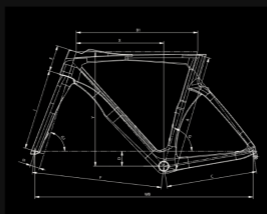

105 Di2 12SP COMPACT DISC BRAKE Y3826

OLTRE

RIDING STYLE

DESIGNED FOR

Oltre Zero is designed for expert riders with the need for speed and the simplicity of the open road.

RIDING CONDITIONS

Riding on paved roads.

COURSE/TERRAIN

ROAD MIXED TRAIL CITY

ACTIVITY

RACE TRAINING DAILY USE

TECH SPECS

FRAMESET

RAHMEN

GADEL

Full Carbon aero, disc brakes integrated head

HEADSET

Fao ACD 1.5" 51.8x40x8

DRIVETRAIN

SCHALTWERK

Shimano 105 Di2 hydraulic disc brake for road

SCHALTWERK

Shimano 105 12sp RD-R7150, top normal shadow design, direct attachment, WITL-EW900

UMWERFER

KURBELGARNITUR

Shimano 105 12sp, FC-R7100, Ultegra hollowtech 2, 50x34T w/o BB parts, Crank Length: 170mm-47/53cm, 172.5mm-55/59cm

BB

KETTE

Shimano 105 12sp

BRAKES

BREMSEN

Shimano BR-R7170 Hydraulic disc brake included in the shifter

BREMSSCHEIBE

WHEELS

FELGEN

Velomann Carbon 56mm profile, 700c21c, HG body

REIFEN

Pirelli P7, 700 x 28c, 50TPI, Nylon breaker, Folding, full Black colour

COCKPIT

VORBAU

Velomann Aero stem, material alloy, Oversize, 1.1/8", size: 90-47/50cm, 100-53cm, 110-55/57cm, 120mm-59cm w/Oltre custom top cap stem cover w/magnet

LENKER

GRIFFE

SADDLE

SATTELSTÜTZE

Velomann Oltre Full Carbon Aero special dimension, 20mm offset, length: 280mm-47cm, 300mm-50/53cm, 350mm-55/59cm

SATTEL

Velomann Mitore saddle

Based on component availability, Bianchi reserves the right to make changes on specifications without notice.

GEOMETRY

SIZE	A	B1	C	D	E	F	G	G1	H	I	X	Y	WB
470	450	515	410	58	88	579	74.5"	70.5"	43	368	385	470	982
500	480	525	410	58	88	581	74.5"	71.5"	43	368	392	478	983
530	510	536	410	68	103	582	74"	72"	43	368	393	504	984
550	530	550	410	68	118	588	73.5"	72.5"	43	368	397	520	988
570	550	560	412	68	133	593	73.5"	73"	43	368	402	536	996
590	570	575	412	68	153	603	73"	73"	43	368	406	555	1005

COLLECTION

OLTRE